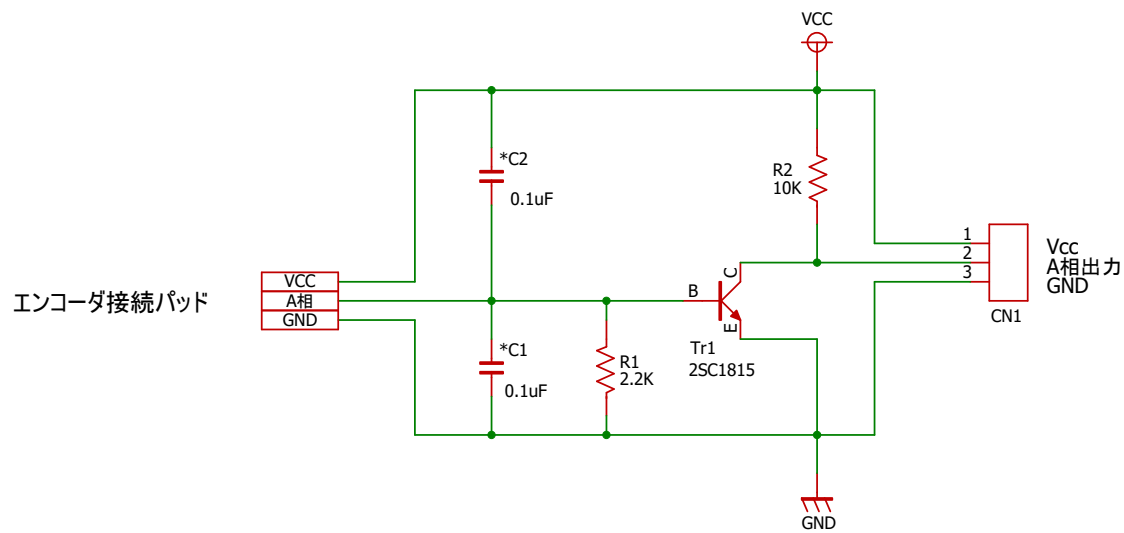

REL18-100AN接続例

Title Encoder Mount TypeR Ver1.0

* : No Mount

Date: 2018/06/30	Sheet: 1 of 1	Rev 1.1
------------------	---------------	---------